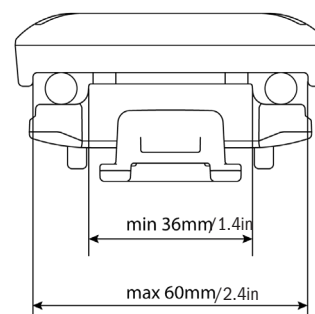

Roll closure with buckle

3M Scotchlite reflector, both sides

| height cm/in. | width cm/in. | depth cm/in. | vol. L/cu.in | weight g/oz. | max. capacity kg/lbs. |
|---------------|--------------|--------------|--------------|--------------|-----------------------|
| 12/4.7 | 16/6.3 | 19/7.5 | 1.6/98 | 220/7.8 | 2/4.4 |
| 14/5.5 | 21/8.3 | 28/11 | 4.1/250 | 260/9.2 | 2/4.4 |

SPECIFICATIONS:

- + Waterproof Saddle-Bag in 2 sizes for mountain, road or touring bikes
- + PU-coated nylon fabric
- + Size 1.6 liter perfect for roadbikes and mountain bikes (e.g. for spare tube, pocket tool)
- + Size 4.1 liter provides enough space for a jacket and the necessary small items (alternative to backpack)
- + Roll closure is fixed to sides with buckles
- + No protruding plastic parts on inside
- + Compression straps
- + Daisy chain for tail light
- + Highly effective Scotchlite reflectors ensure safety in the dark
- + On bikes without mudguards the bag shields the rider from splash (4.1 liter version)
- + Snap lock for quick fitting and removal
- + Including adjustable mounting set for fixing under saddle
- + Hook and loop fastener suitable for seat posts up to 34,9 mm (e.g. foldable bike Birdy)
- + Maximum load 2 kg/4 lbs